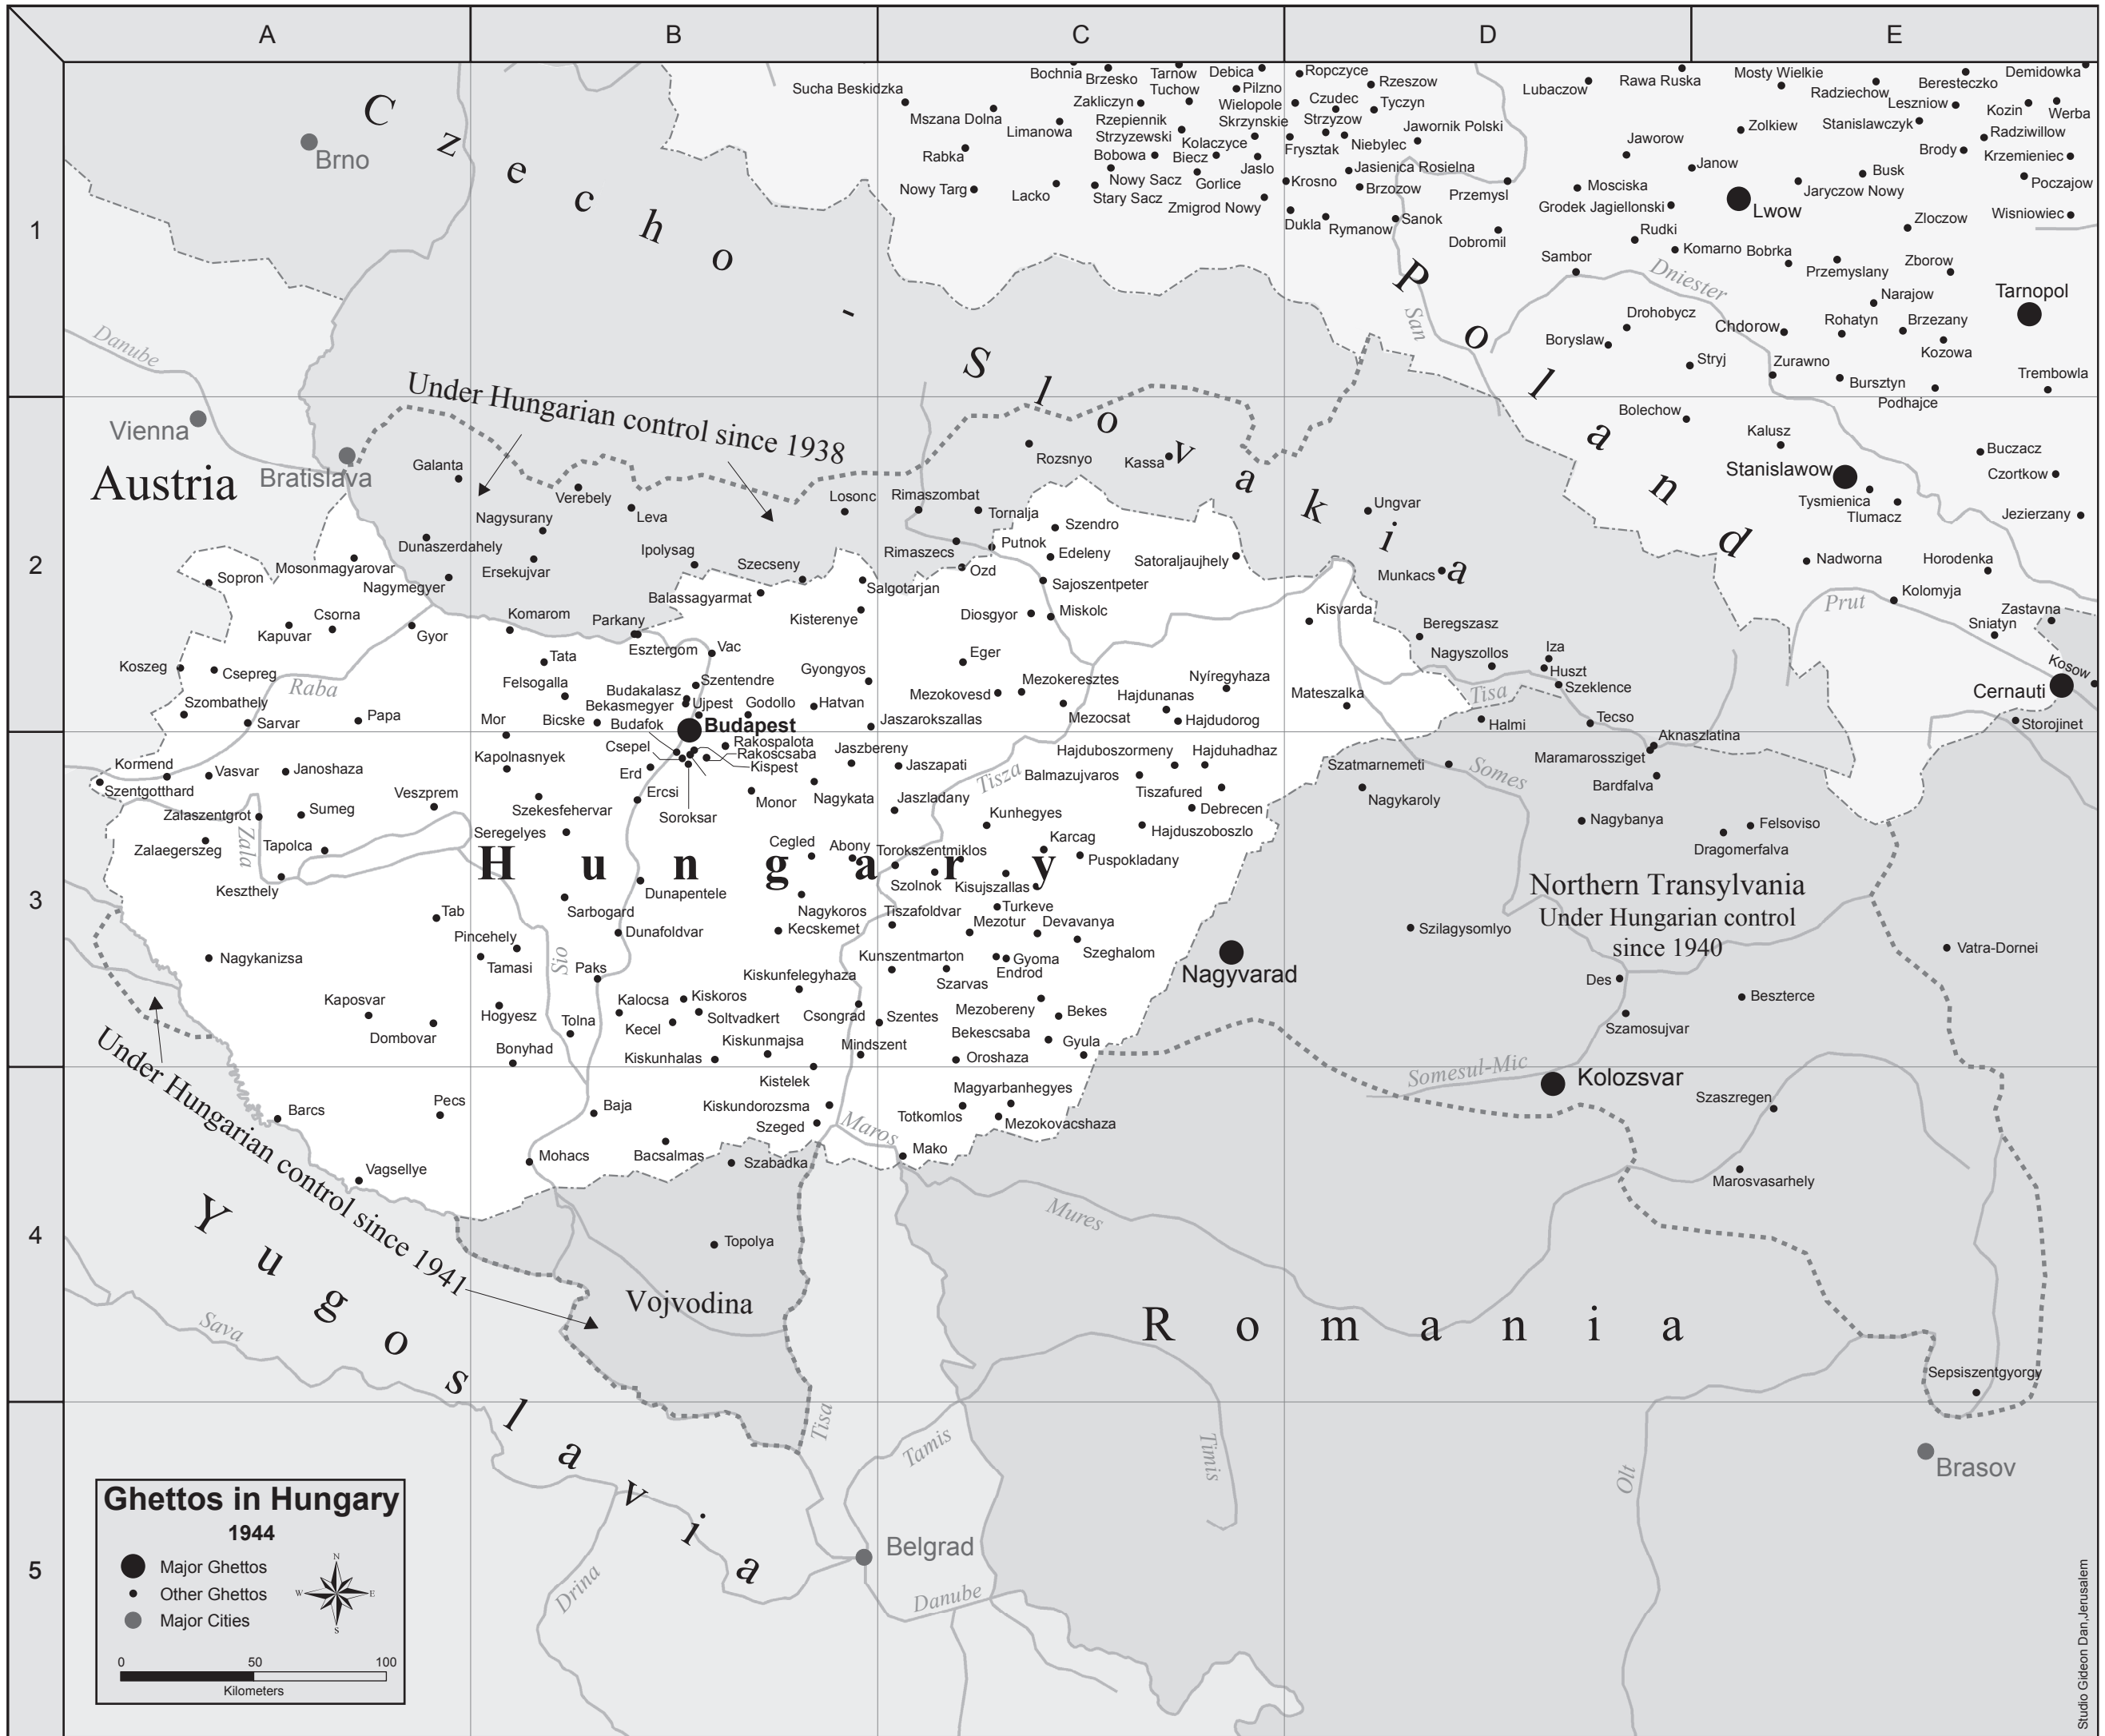

Ghettoa in Hungary 1944

- Major Ghettoa
- Other Ghettoa
- Major Citta

0 50 100 Kilometers